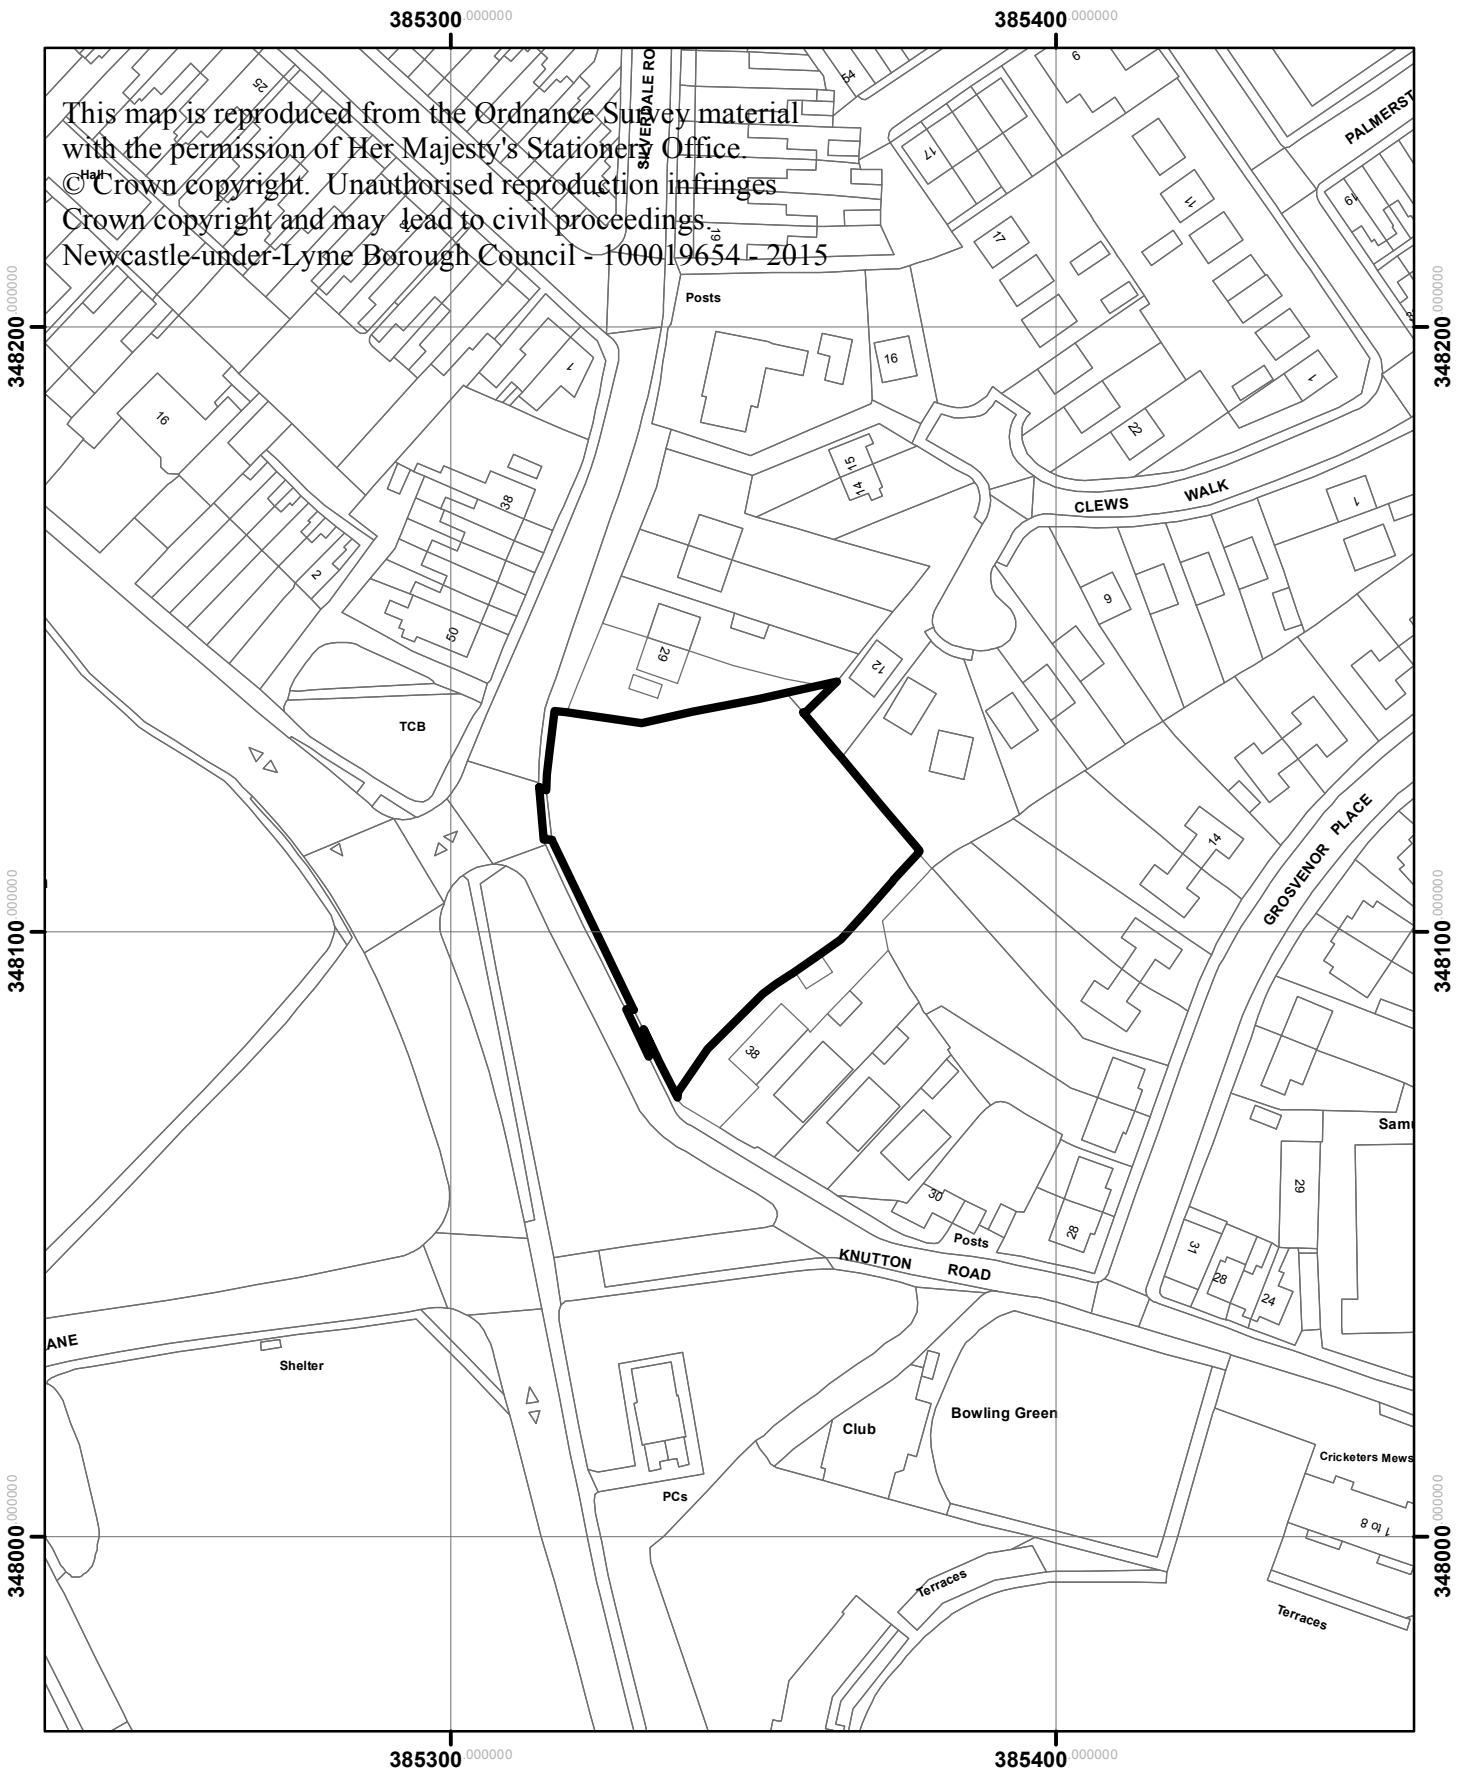

Former TG Holdcroft., Knutton Road, Wolstanton 14/00968/FUL

Newcastle under Lyme Borough Council
Planning & Development Services
Date 13.05.2015

1:1,250